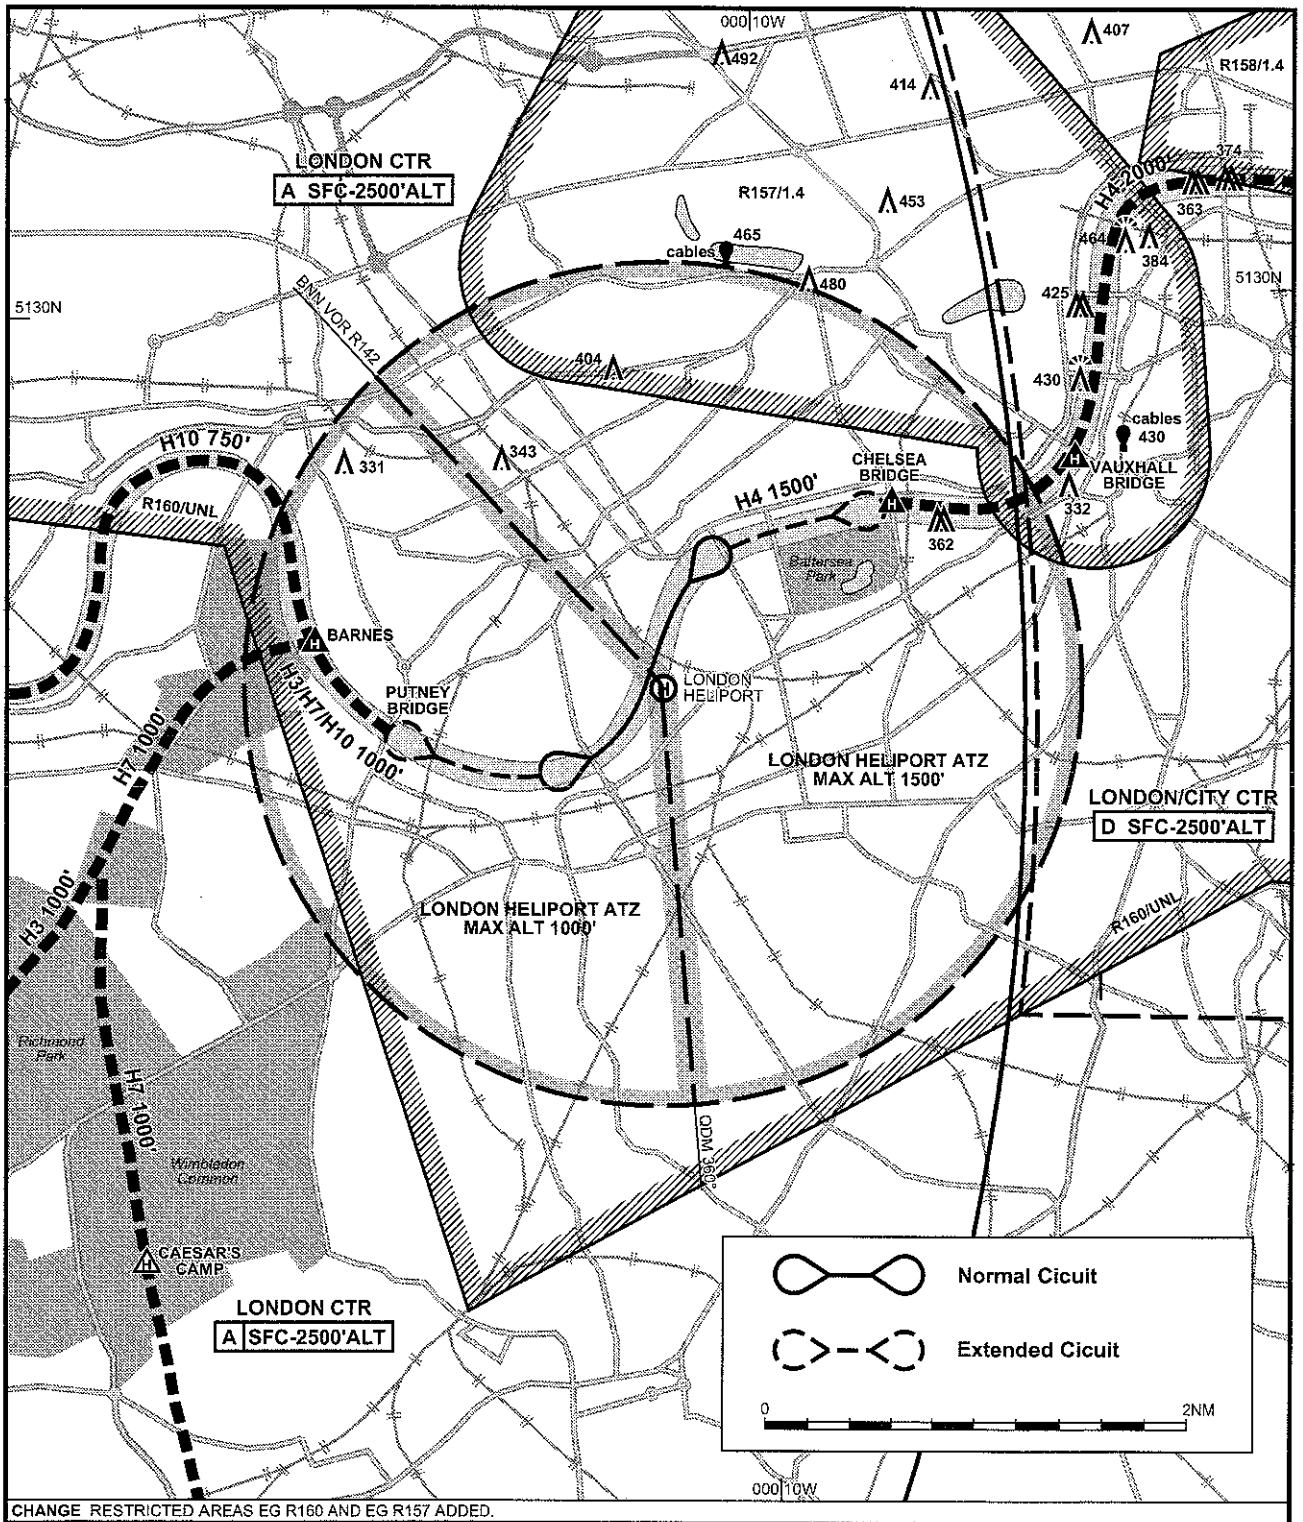

# LONDON HELIPORT INBOUND/OUTBOUND FLIGHT PROCEDURES

CHANGE RESTRICTED AREAS EG R160 AND EG R157 ADDED.

AERO INFO DATE 1 JUN 05